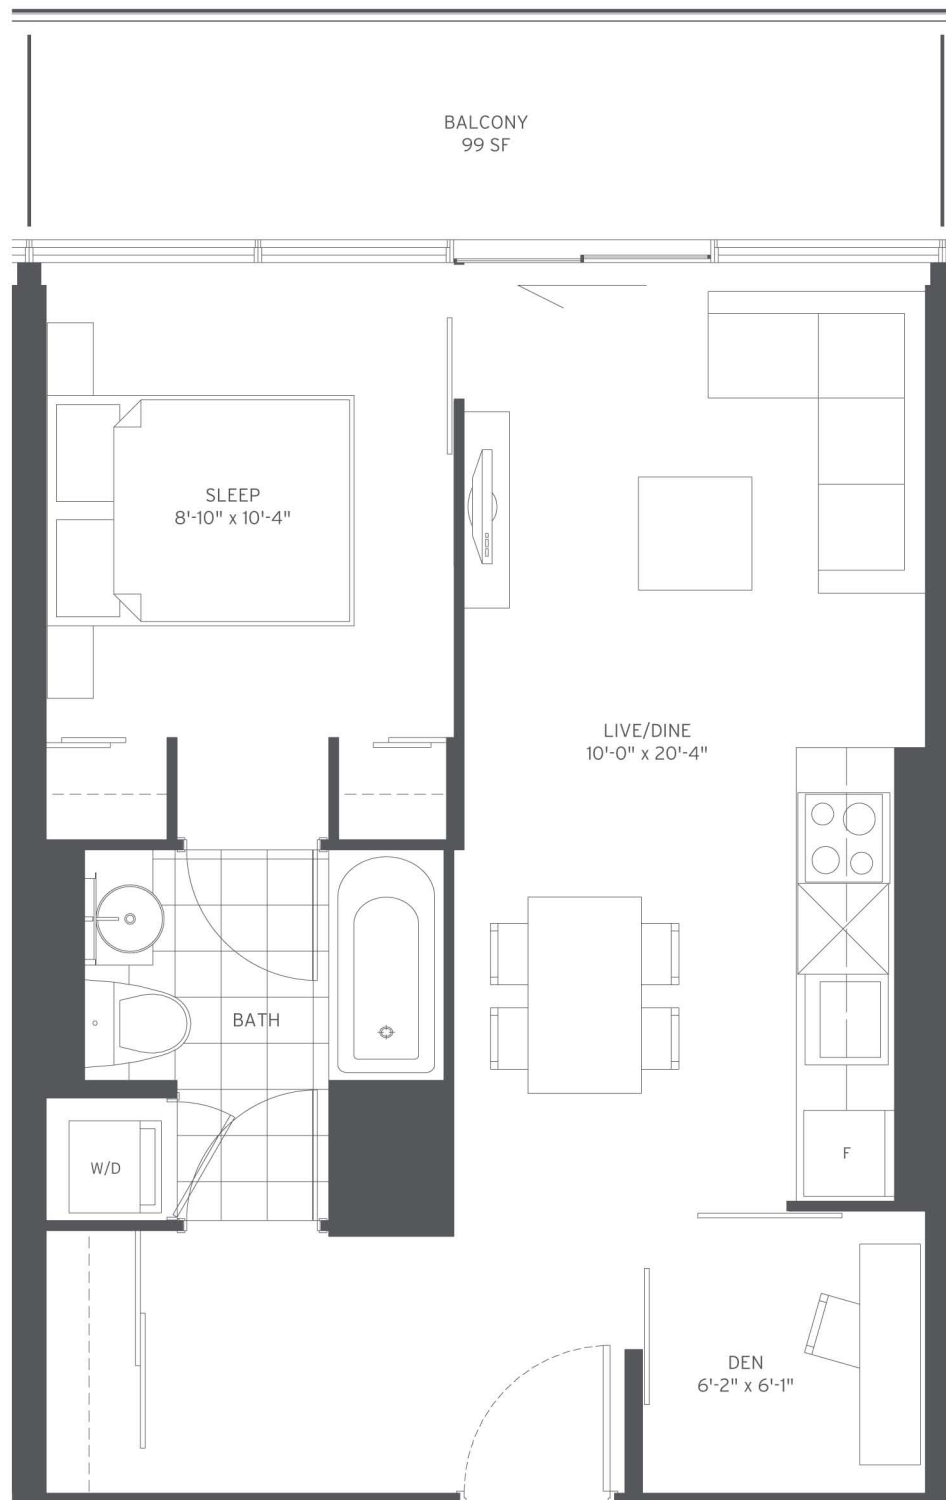

suite 549

ONE BEDROOM + DEN

INSIDE 549 SF OUTSIDE 99 SF TOTAL 648 SF

CONTACT US FOR PRICES AND AVAILABILITY:

Toll Free: +1 (844) 232-2321 • Email: info@redpath-condos.ca

FLOORS 2-6

All dimensions such as room sizes suite area, balcony area and terrace are approximate and may change. Actual useable floor space may vary from stated floor area. Sizes and specifications are subject to change without notice. Windows and window mullions sizes and locations may vary. E. & O. E.