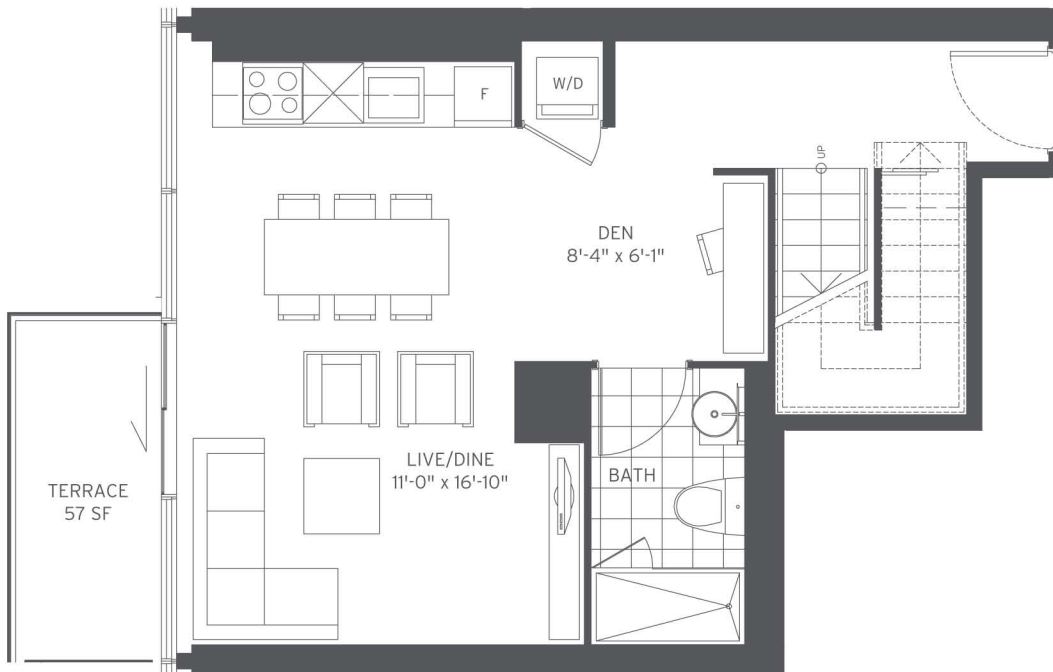

loft 992

TWO BEDROOM + DEN

INSIDE 992 SF OUTSIDE 57 SF TOTAL 1049 SF

CONTACT US FOR PRICES AND AVAILABILITY:

Toll Free: +1 (844) 232-2321 • Email: info@redpath-condos.ca

FLOOR 7
MEZZANINE

FLOOR 7

LEVEL 7 UPPER

LEVEL 7 LOWER