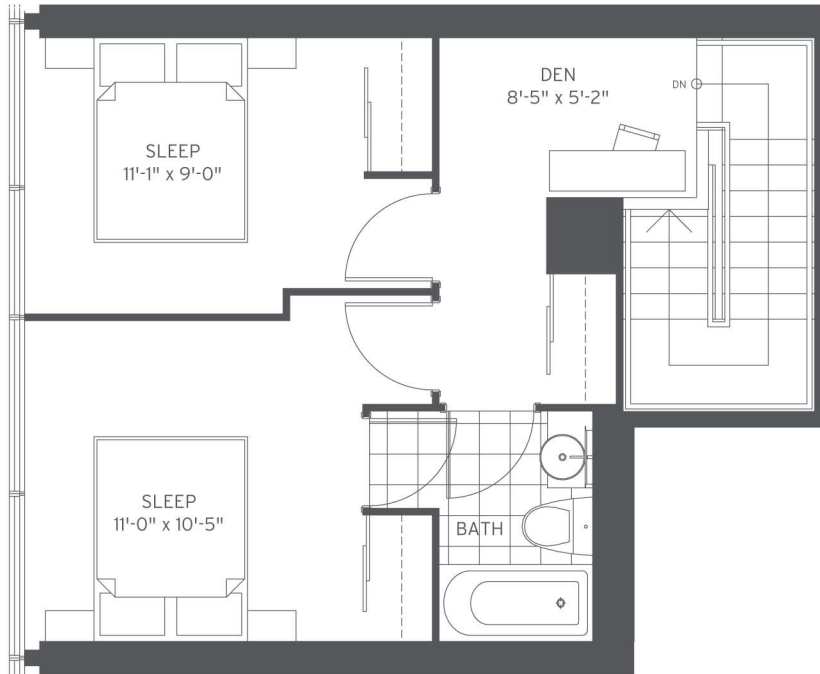

loft 992

TWO BEDROOM + DEN

INSIDE 992 SF OUTSIDE 57 SF TOTAL 1049 SF

CONTACT US FOR PRICES AND AVAILABILITY:

Toll Free: +1 (844) 232-2321 • Email: info@redpath-condos.ca

FLOOR 7
MEZZANINE

FLOOR 7

LEVEL 7 UPPER

LEVEL 7 LOWER