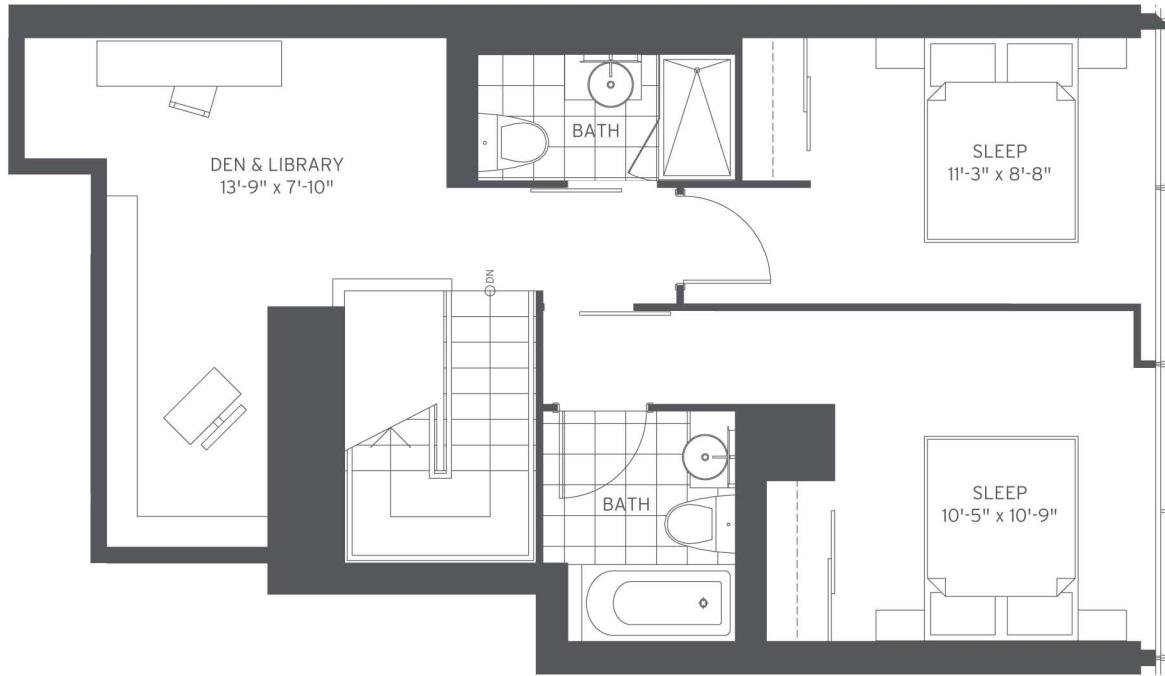

loft 1243

TWO BEDROOM + DEN

INSIDE 1243 SF OUTSIDE 78 SF TOTAL 1321 SF

CONTACT US FOR PRICES AND AVAILABILITY:

Toll Free: +1 (844) 232-2321 • Email: info@redpath-condos.ca

FLOOR 7
MEZZANINE

FLOOR 7

LEVEL 7 UPPER

LEVEL 7 LOWER