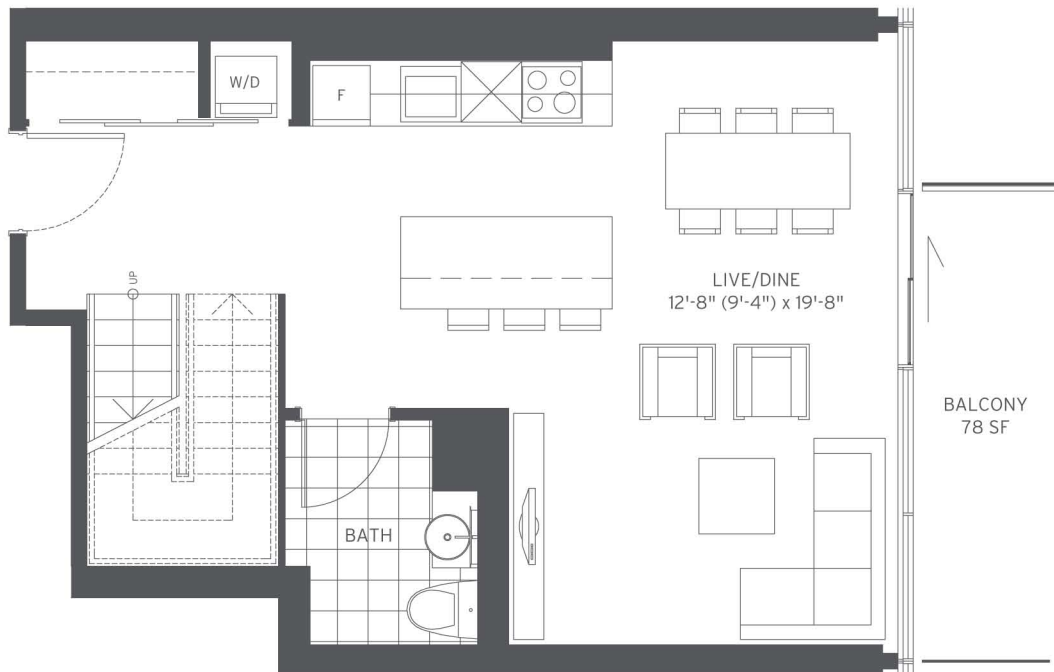

loft 1243

TWO BEDROOM + DEN

INSIDE 1243 SF OUTSIDE 78 SF TOTAL 1321 SF

CONTACT US FOR PRICES AND AVAILABILITY:

Toll Free: +1 (844) 232-2321 • Email: info@redpath-condos.ca

FLOOR 7
MEZZANINE

FLOOR 7

LEVEL 7 UPPER

LEVEL 7 LOWER