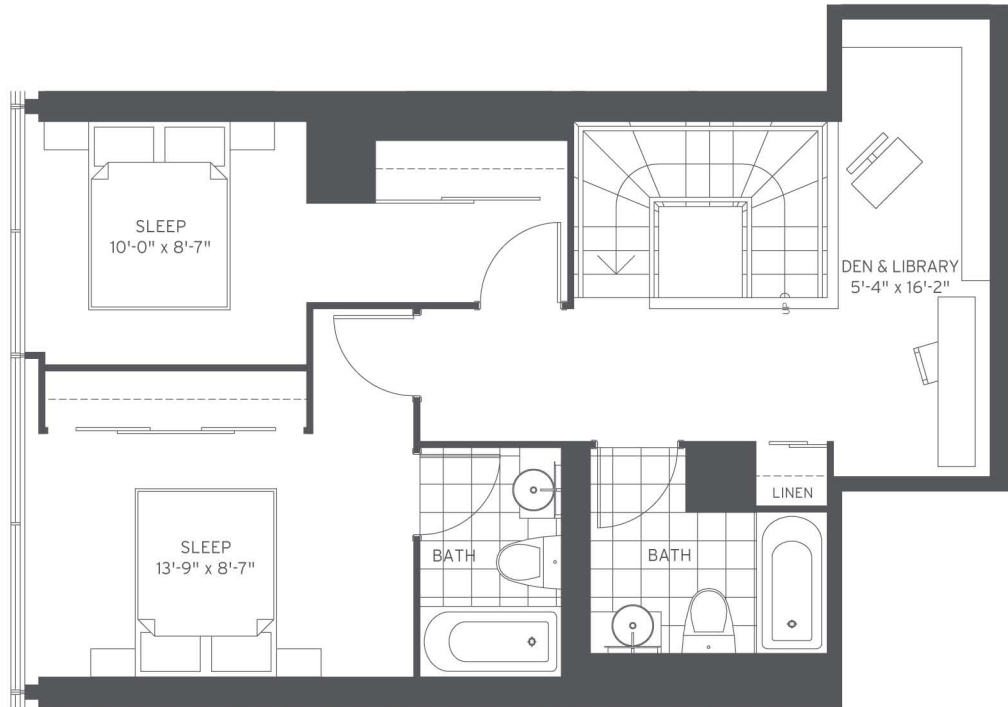

loft 1276

TWO BEDROOM + DEN

INSIDE 1276 SF **OUTSIDE** 351 SF **TOTAL** 1627 SF

CONTACT US FOR **PRICES** AND **AVAILABILITY**:

Toll Free: +1 (844) 232-2321 • Email: info@redpath-condos.ca

FLOOR 7
MEZZANINE

FLOOR 7

LEVEL 7 UPPER

LEVEL 7 LOWER