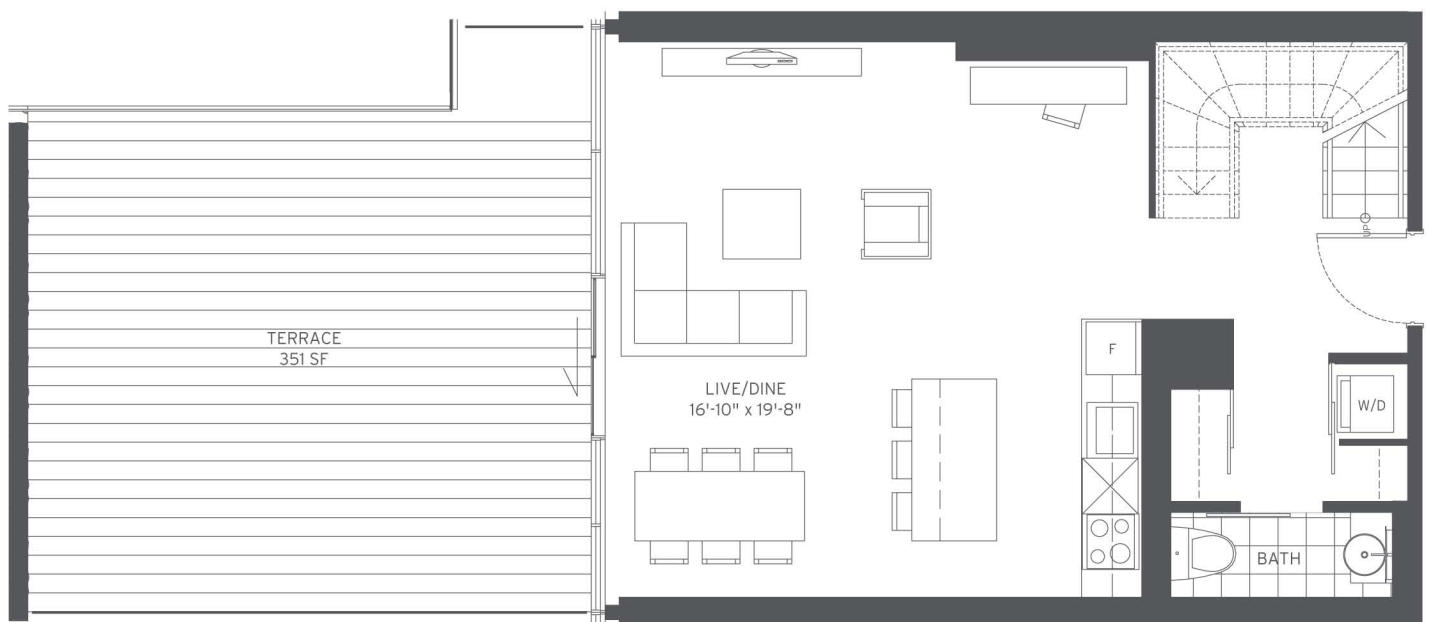

loft 1276

TWO BEDROOM + DEN

INSIDE 1276 SF **OUTSIDE** 351 SF **TOTAL** 1627 SF

CONTACT US FOR **PRICES** AND **AVAILABILITY**:

Toll Free: +1 (844) 232-2321 • Email: info@redpath-condos.ca

FLOOR 7
MEZZANINE

FLOOR 7

LEVEL 7 UPPER

LEVEL 7 LOWER