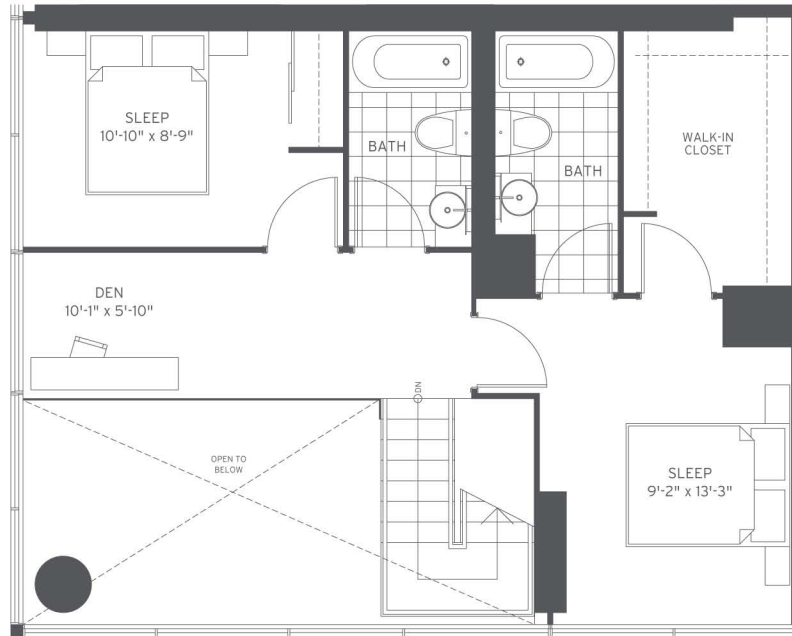

# loft 1396B

THREE BEDROOM + DEN

INSIDE 1396 SF OUTSIDE 735 SF TOTAL 2131 SF

CONTACT US FOR PRICES AND AVAILABILITY:

Toll Free: +1 (844) 232-2321 • Email: [info@redpath-condos.ca](mailto:info@redpath-condos.ca)

FLOOR 7  
MEZZANINE

FLOOR 7

LEVEL 7 UPPER

LEVEL 7 LOWER