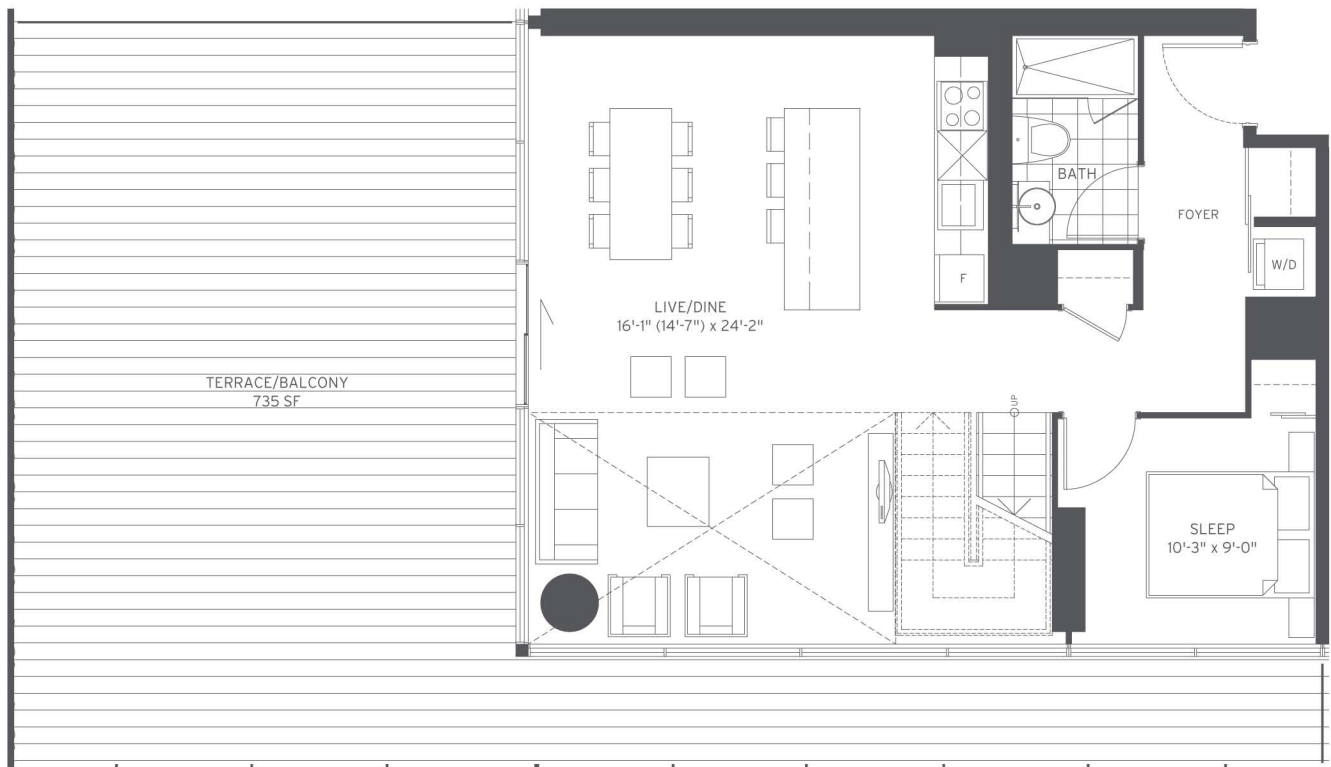

# loft 1396B

THREE BEDROOM + DEN

INSIDE 1396 SF OUTSIDE 735 SF TOTAL 2131 SF

CONTACT US FOR PRICES AND AVAILABILITY:

Toll Free: +1 (844) 232-2321 • Email: [info@redpath-condos.ca](mailto:info@redpath-condos.ca)

FLOOR 7  
MEZZANINE

FLOOR 7

LEVEL 7 UPPER

LEVEL 7 LOWER