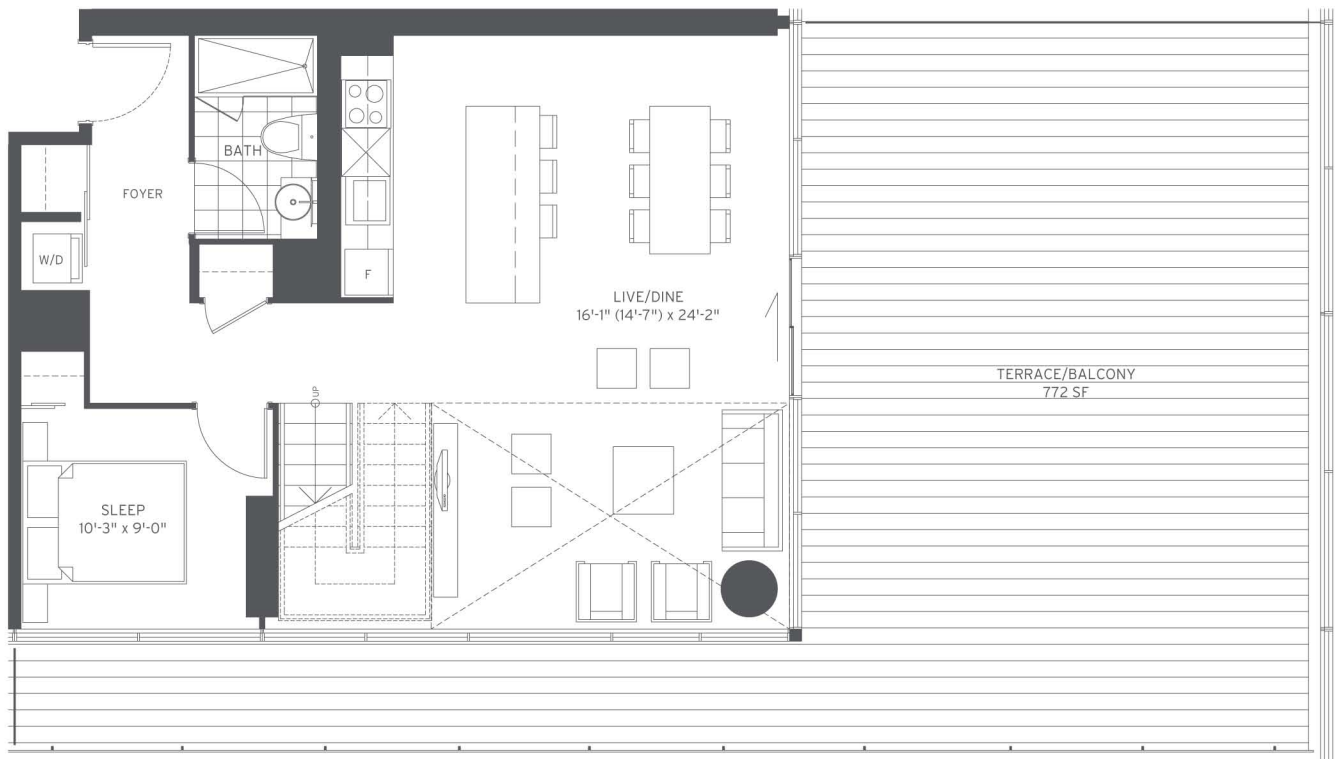

loft 1396A

THREE BEDROOM + DEN

INSIDE 1396 SF OUTSIDE 772 SF TOTAL 2168 SF

CONTACT US FOR PRICES AND AVAILABILITY:

Toll Free: +1 (844) 232-2321 • Email: info@redpath-condos.ca

FLOOR 7
MEZZANINE

FLOOR 7

LEVEL 7 UPPER

LEVEL 7 LOWER