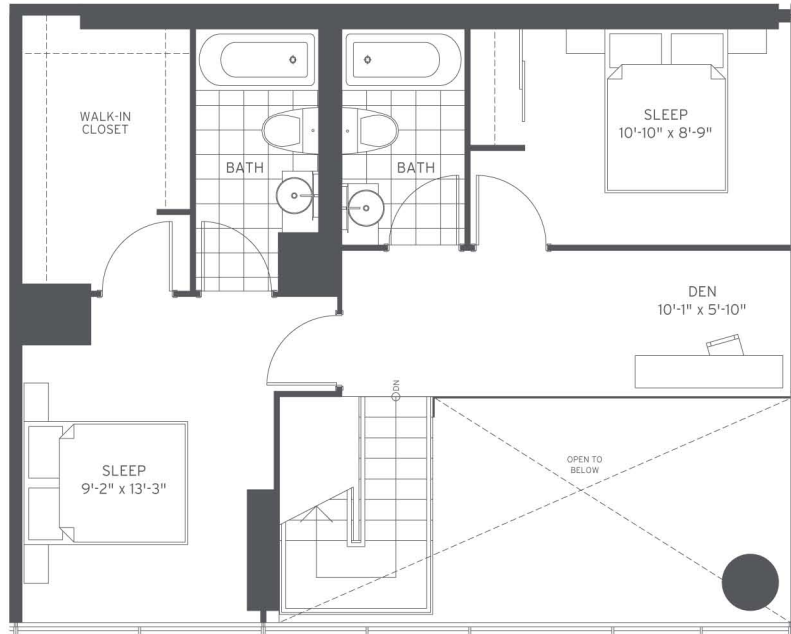

loft 1396A

THREE BEDROOM + DEN

INSIDE 1396 SF OUTSIDE 772 SF TOTAL 2168 SF

CONTACT US FOR PRICES AND AVAILABILITY:

Toll Free: +1 (844) 232-2321 • Email: info@redpath-condos.ca

FLOOR 7
MEZZANINE

FLOOR 7

LEVEL 7 UPPER

LEVEL 7 LOWER